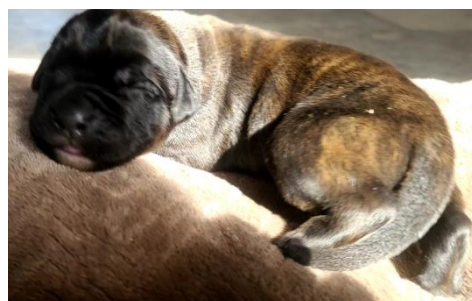

Storm (female)