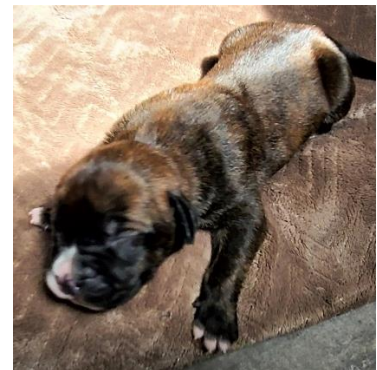

Zoë (female)